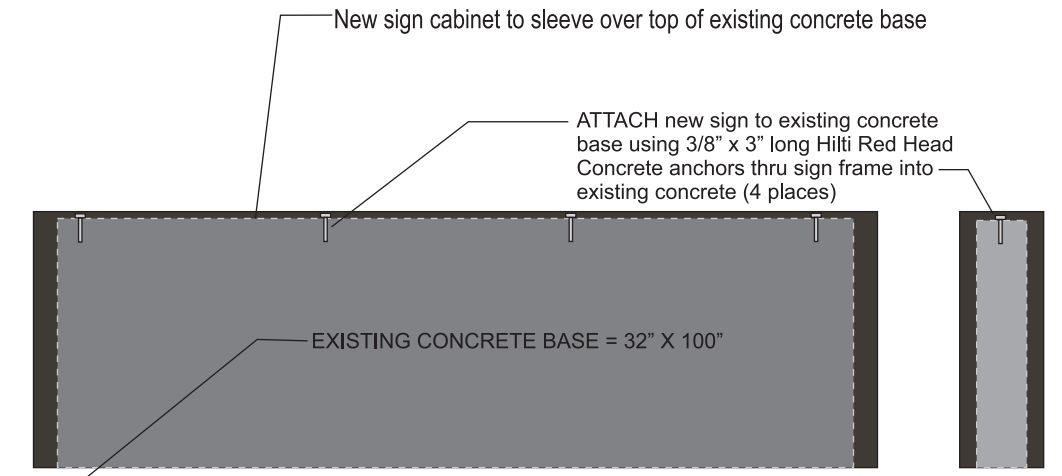

23 SQUARE FEET

NON ILLUMINATED SIGN RETROFIT

Fabricated aluminum cabinet - painted Dark Bronze

Graphics on front side only, back blank

3010 letters = 1/4" thick brushed stainless plate cut numbers, pin mount off of background

BUILDING section = 1/4" thick brushed stainless plate with BUILDING lettering cut out of background and left hollow, pin mount off of background

THIS ORIGINAL ARTWORK IS PROTECTED UNDER FEDERAL COPYRIGHT LAWS. MAKE NO REPRODUCTION OF THIS DESIGN CONCEPT.