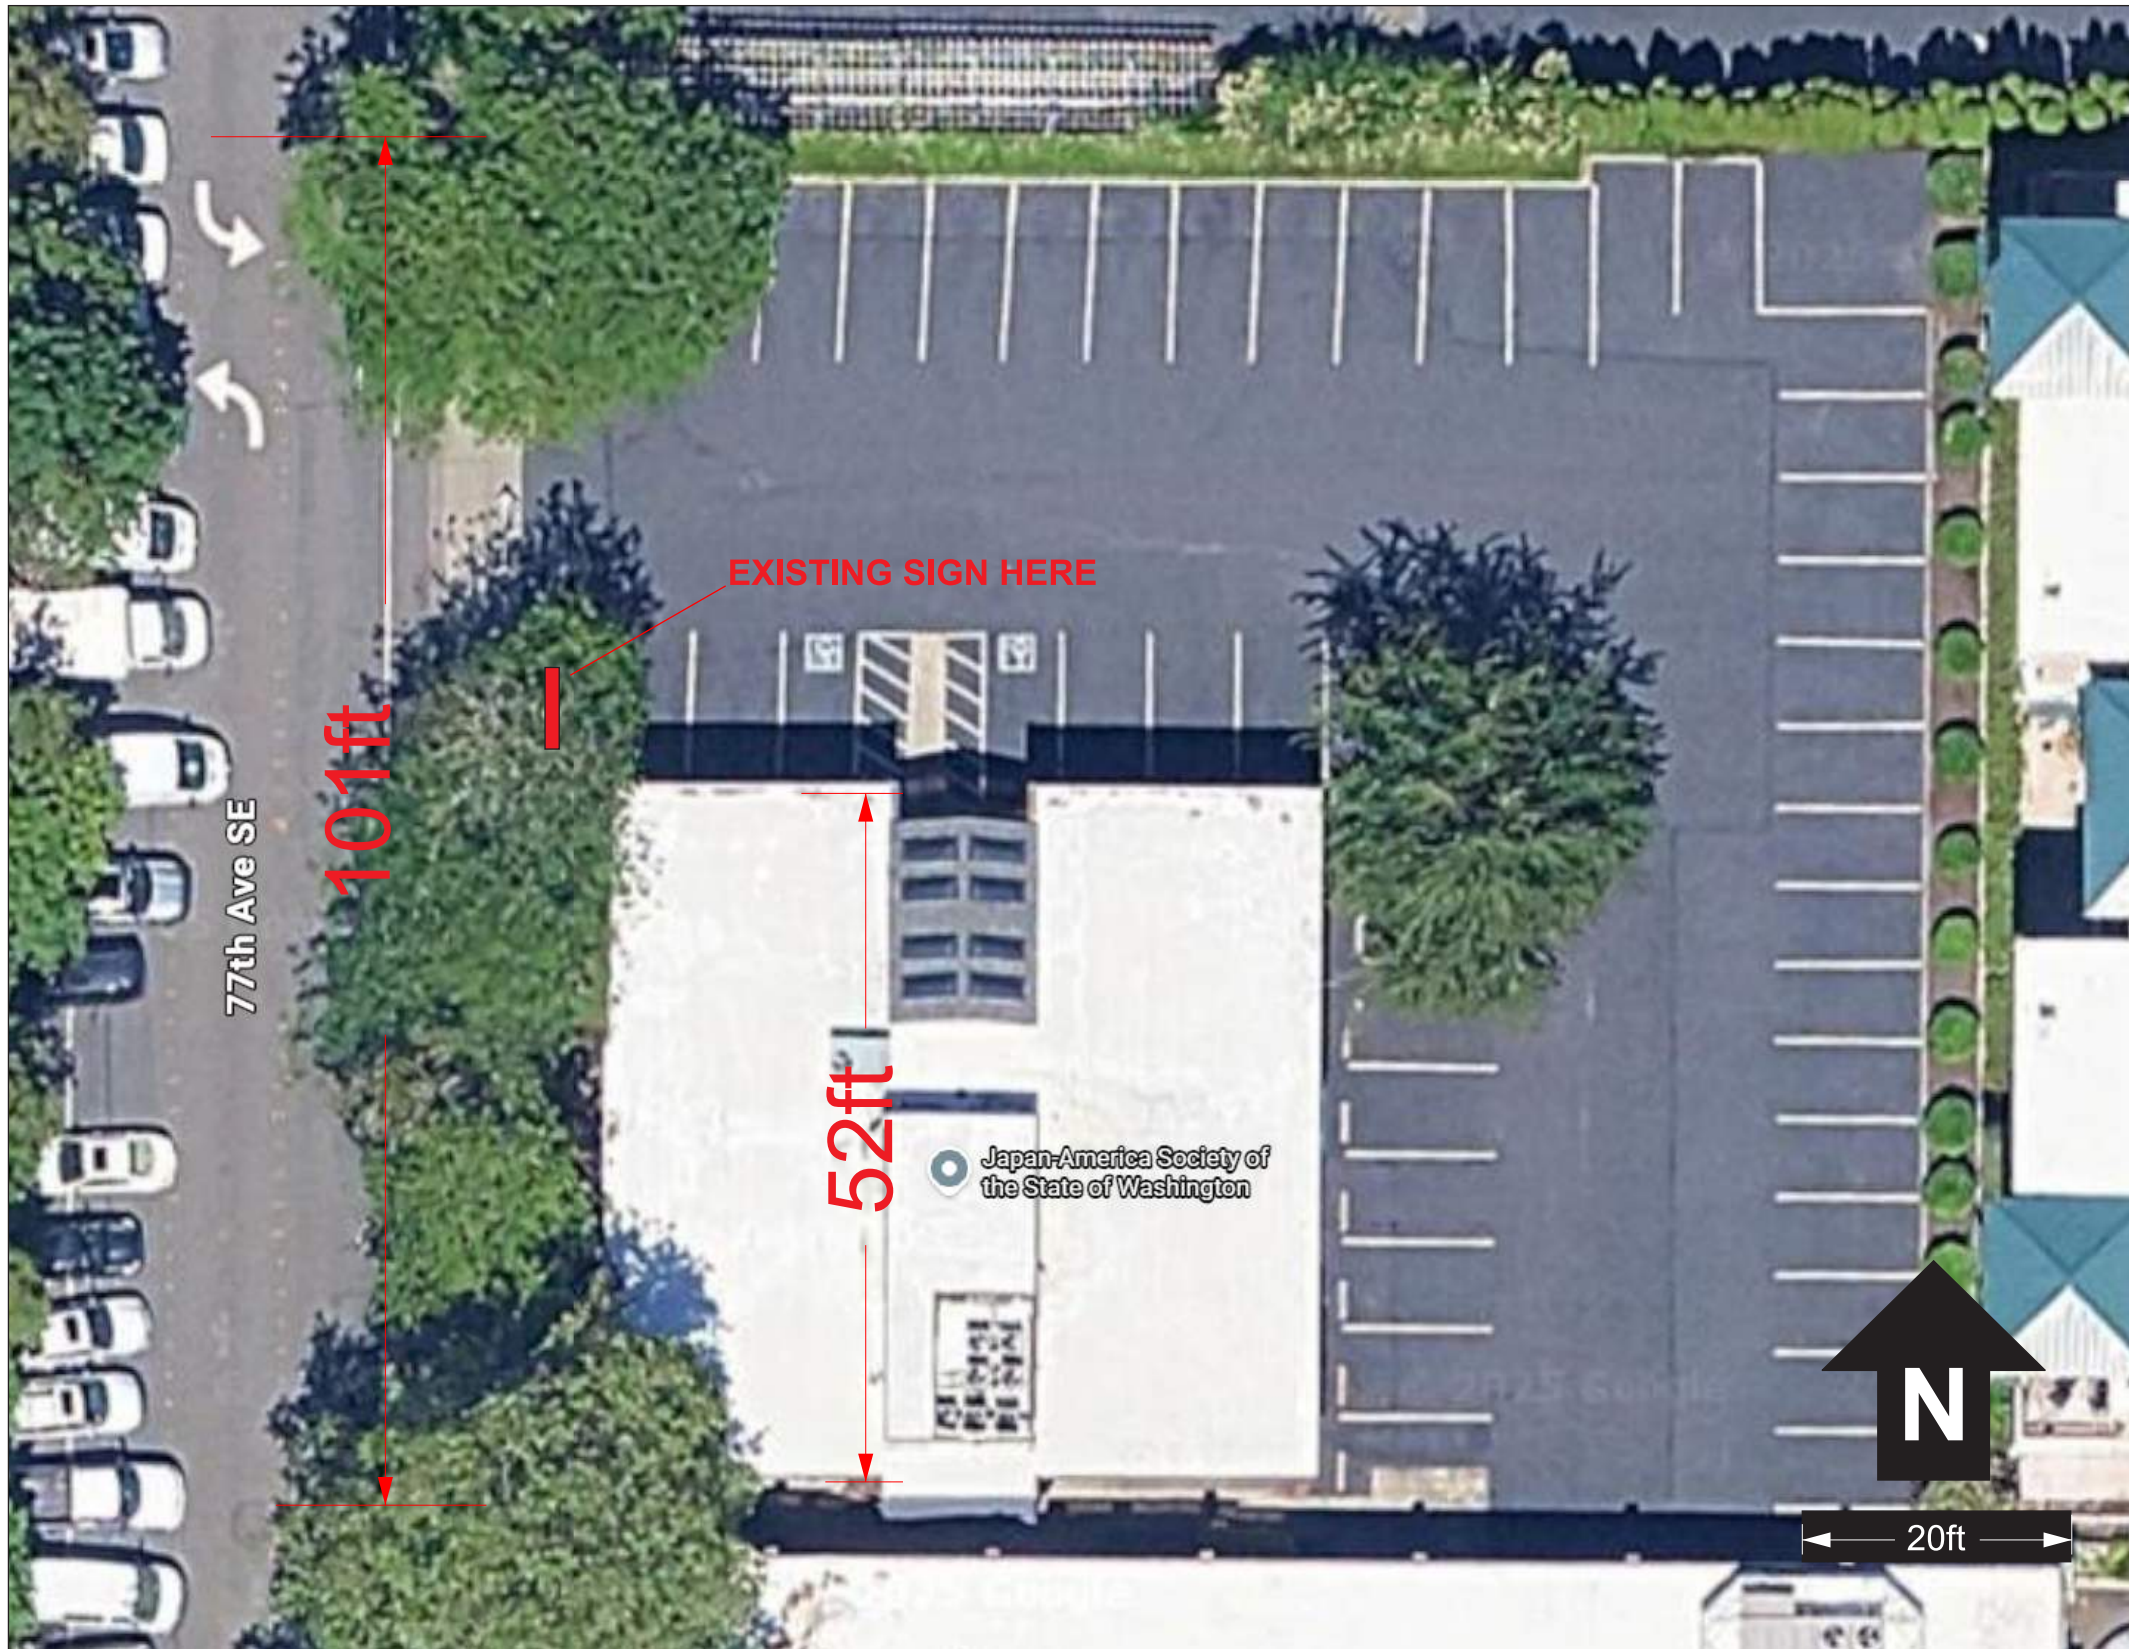

THIS ORIGINAL ARTWORK IS PROTECTED UNDER FEDERAL COPYRIGHT LAWS. MAKE NO REPRODUCTION OF THIS DESIGN CONCEPT.

PRODUCTION APPROVAL

APPROVED BY: _____ DATE: _____

Signs have been reviewed for content, spelling, direction, etc. and are approved as shown in this design for production.

Date: 11/12/25

Page: 1 of

3010 77th Ave SE Mercier Island, WA

18358 Redmond Way Redmond, WA 98052
(425) 885-6100 www.signassociatesinc.com